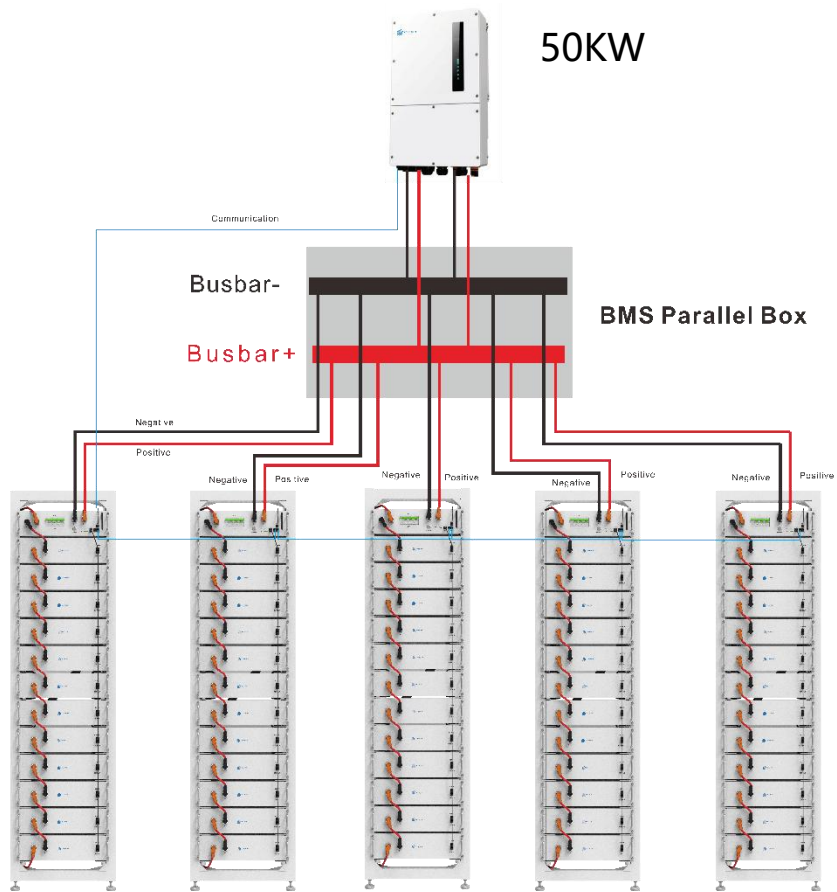

LEAPTON
SOLAR

EHB05 & 50KW Inverter

Leapton Solar

300kWh

600kWh

Communication

Battery Input

1, The inverter has two independent battery input interfaces, can be connected to two tower batteries.