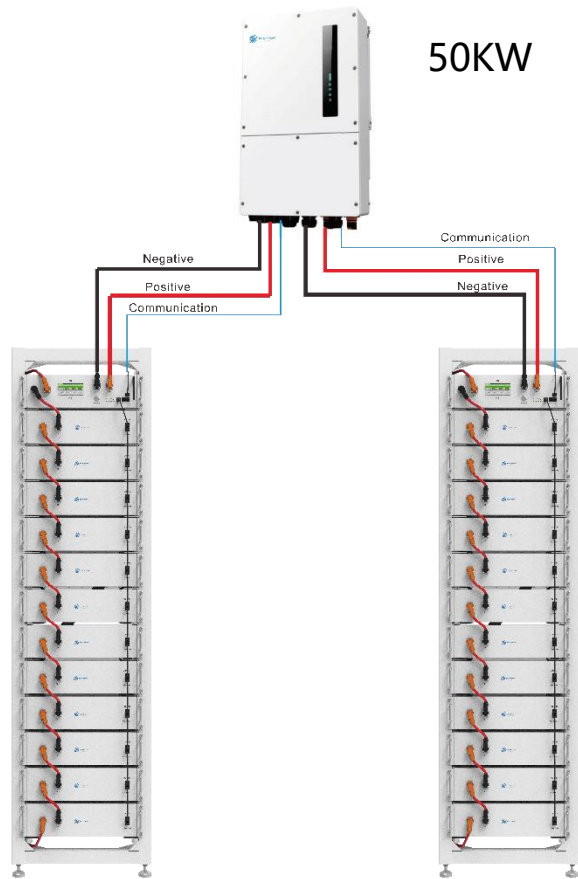

LEAPTON
SOLAR

EHB05 & 50KW Inverter

Leapton Solar

300kWh

600kWh

Communication

Battery Input

1, The inverter has two independent battery input interfaces, can be connected to two tower batteries.