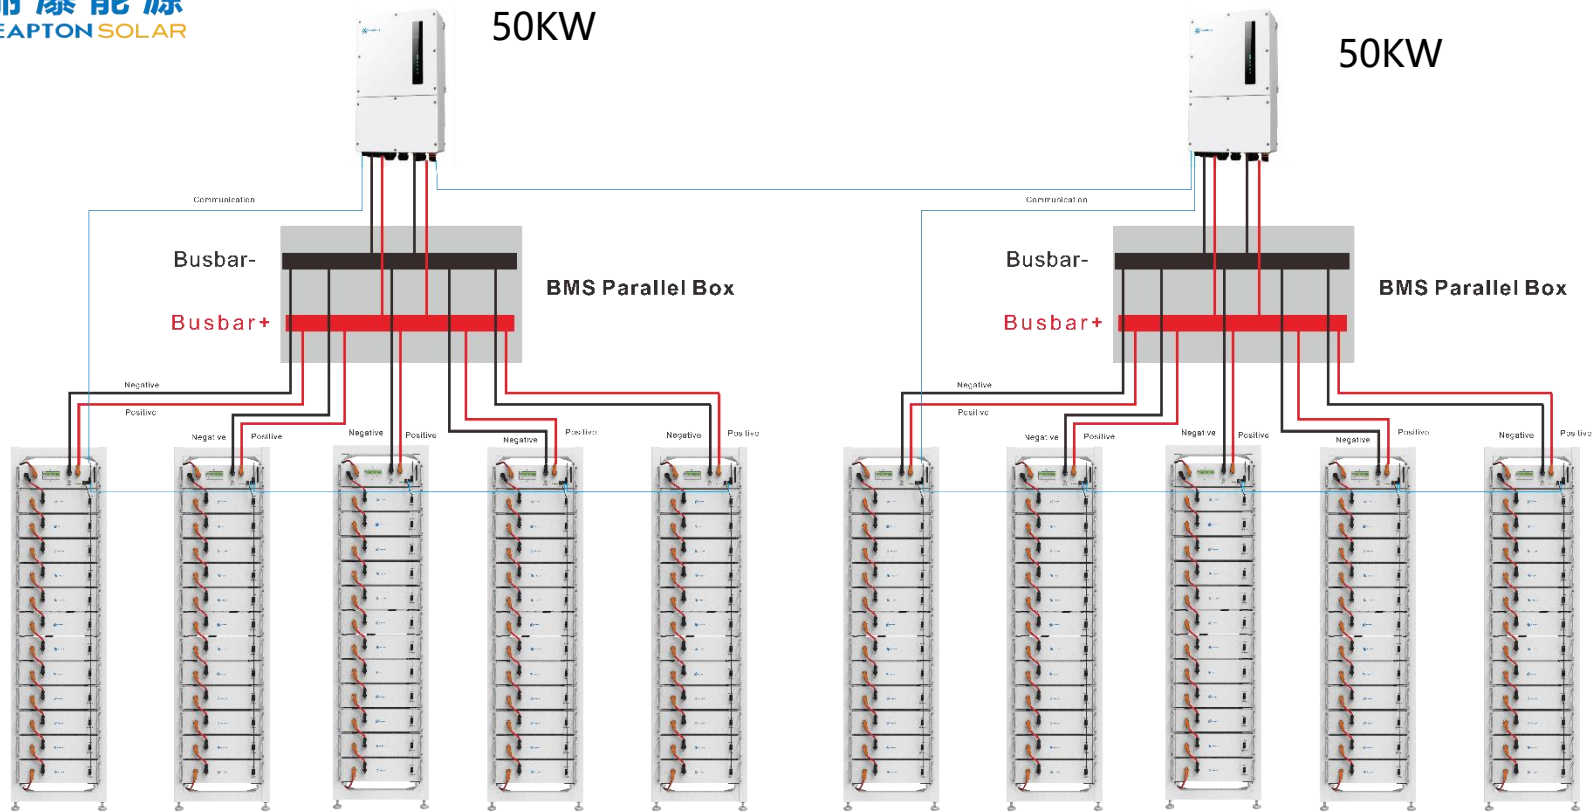

LEAPTON
SOLAR

EHB05 & 50KW Inverter

Leapton Solar

300kWh

600kWh

Communication

Battery Input

1, The inverter has two independent battery input interfaces, can be connected to two tower batteries.